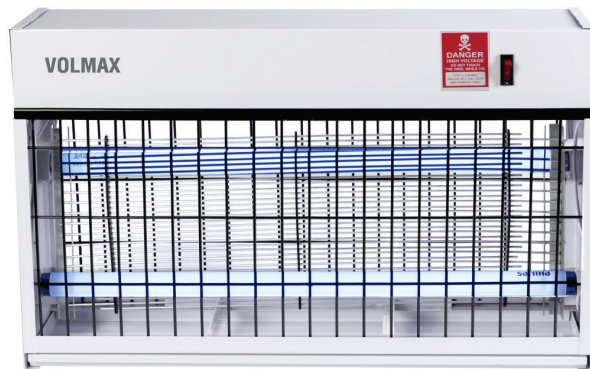

FLY KILLAR

- » Flying Insect Killar.
- » 2 feet Double Tube.
- » 2x20 Watt Phillips tube.
- » 300-600 Sq. feet (Approx)
- » Advance Technology
- » Non Poison.
- » Non Pollution.
- » Continous Double Mesh Transformer type.

STEAMER

Vaporizer Steamer & Facial Sauna

- » Cold
- » Stuffy Head & Nose condition
- » Asthima
- » Throat Irritation
- » Laryngitis
- » Bronchits
- » Hey Fever